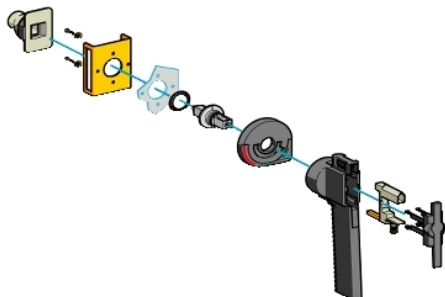

Product data sheet

Characteristics

GS1AH150

rotary handle front GS1 - 630...1250 A - black handle

Main

Range of product	TeSys GS
Device short name	GS1 handle
Product or component type	Handle
Product compatibility	Switch disconnecter 630...1250 A
Type of operating handle	External
Mounting location	Front
Handle colour	Black

Complementary

Handle front plate colour	Black
Rotary handle padlocking	With
Net weight	7000 kg

Environment

IP degree of protection	IP65
-------------------------	------

Contractual warranty

Warranty	18 months
----------	-----------